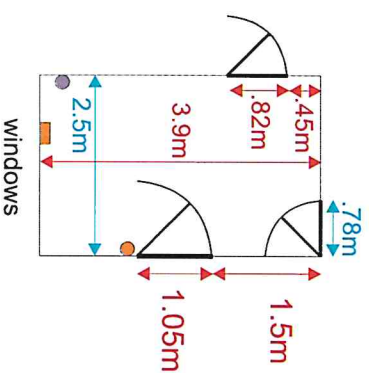

The Laverton

VENUE

- The Laverton • Bratton Road • Westbury • Wiltshire • BA13 3EN •
- 01373 822126 • enquiries@thelaverton.co.uk •

Ground Floor - Abraham Suite Community Office

■ Double electric socket

Ground Floor - Abraham Suite Community Office